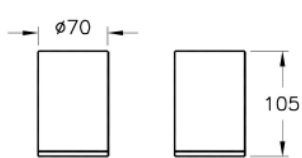

Name	Origin Toothbrush Holder
Colour	Brushed Nickel
Designer	Vitra Design Team
Mounting type	From Location

Product Code: A44889

Description

Chrome

Vitra reserves the right to make changes in products and technical details without prior notice.
All drawings contain the necessary measurements which are subject to standard tolerances. For exact measurements, in particular for customized installation scenarios, it can only be taken from the finished ceramic product.