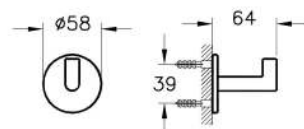

---

Name	Origin Bathrobe Hook
Colour	Brushed Nickel
Designer	Vitra Design Team

---

Product Code: A44884

---

## Description

Chrome

---

---

VitrA reserves the right to make changes in products and technical details without prior notice.

All drawings contain the necessary measurements which are subject to standard tolerances. For exact measurements, in particular for customized installation scenarios, it can only be taken from the finished ceramic product.