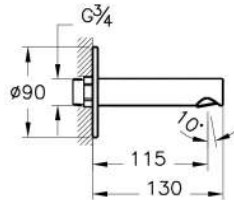

Name	Origin Bath Spout
Brand	VitrA
Colour	Chrome
Designer	Vitra Design Team
Segments	Mid-senior
Guarantee	10 Years
Recommended Minimum Pressure	0.5-10 bar (Recommended 3-5 Bar)

Product Code: A42622

Description

Chrome

VitrA reserves the right to make changes in products and technical details without prior notice.

All drawings contain the necessary measurements which are subject to standard tolerances. For exact measurements, in particular for customized installation scenarios, it can only be taken from the finished ceramic product.