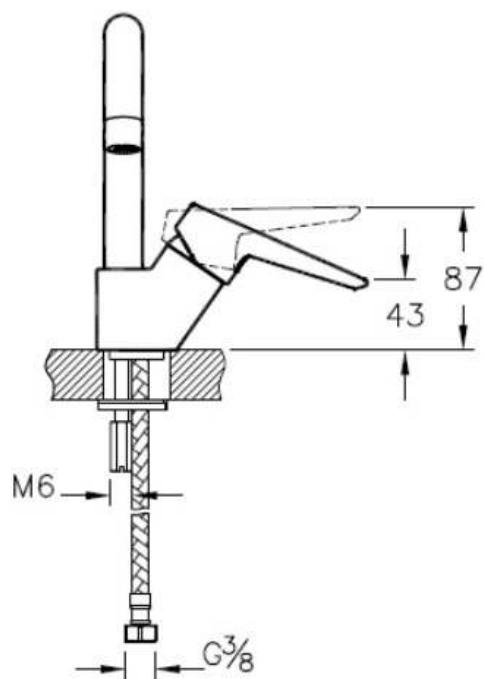

Description Solid S Basin Mixer (With Swivel spout)

Code	A42442EXP
Faucet Type	Standard
Installation Type	Standard
Product Properties	Energy Saving
Working Pressure	0,5-10 Bar (Recommended 3-5 Bar)
Coating	Chrome
Cartridge	35 mm Cartridge Flow and Temperature Adjustable
Aerator	Water Saving (Max. 5.7 L / Min.)
Colour	Chrome