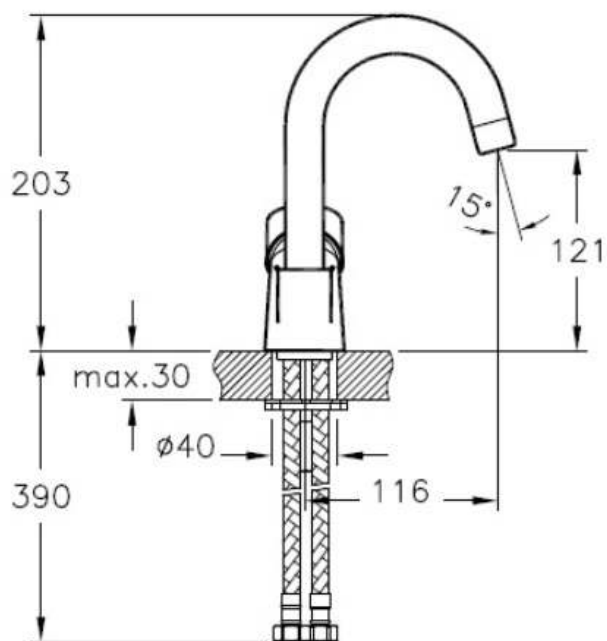

Description Solid S Basin Mixer (With Swivel spout)

Code	A42442EXP
Faucet Type	Standard
Installation Type	Standard
Product Properties	Energy Saving
Working Pressure	0,5-10 Bar (Recommended 3-5 Bar)
Coating	Chrome
Cartridge	35 mm Cartridge Flow and Temperature Adjustable
Aerator	Water Saving (Max. 5.7 L / Min.)
Colour	Chrome