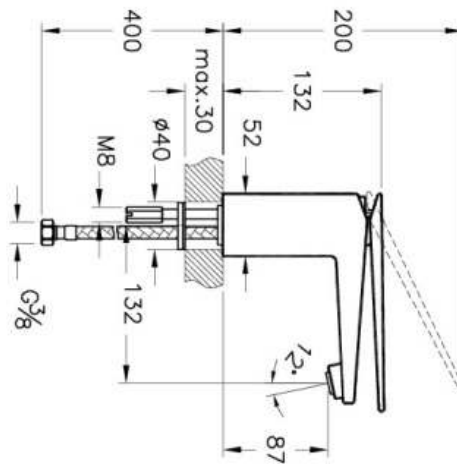

Description	Brava Basin Mixer
Code	A42352EXP
Faucet Type	Standard
Installation Type	Standard
Water Label	A
Working Pressure	0,5-10 Bar (Recommended 3-5 Bar)
Coating	Chrome
Cartridge	35 mm Cartridge Flow and Temperature Adjustable
Aerator	Silicon Aerator
Colour	Chrome