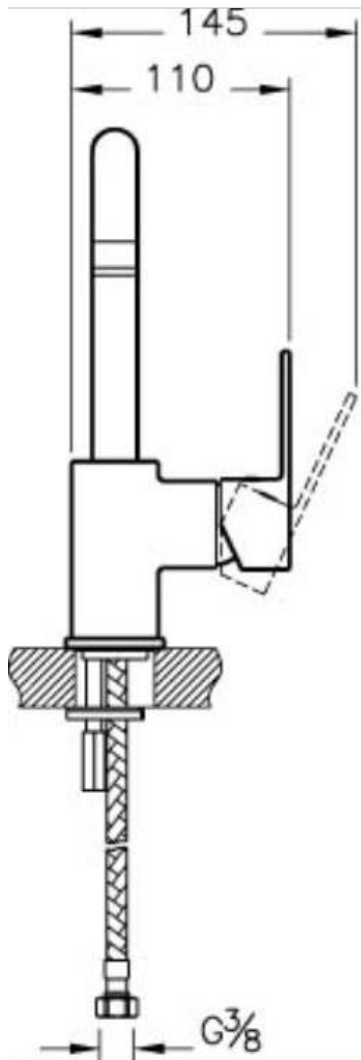

VitrA

Flo S

Description	Flo S Basin Mixer (Swivel Spout)
Code	A41939EXP
Faucet Type	Standard
Installation Type	Standard
Product Properties	Energy Saving
Blue Life	Yes
Working Pressure	0,5-10 Bar (Recommended 3-5 Bar)
EPD	Yes
Coating	Chrome
Cartridge	35 mm Cartridge Flow and Temperature Adjustable
Aerator	Cache Aerator
Colour	Chrome