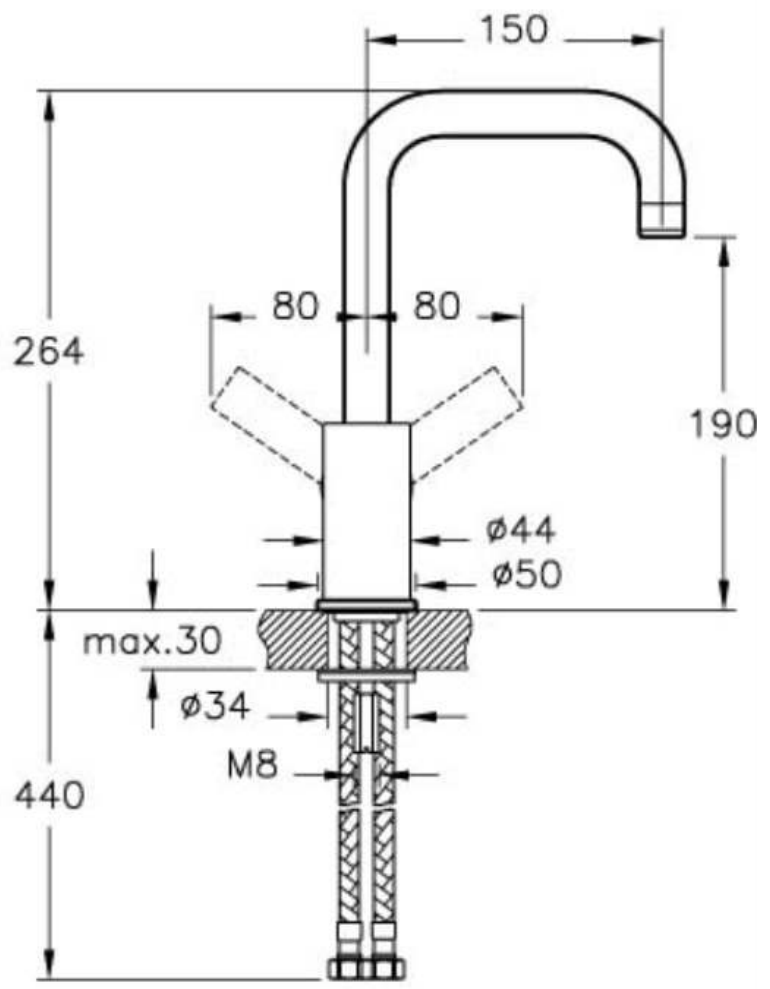

VitrA

Flo S

Description	Flo S Basin Mixer (Swivel Spout)
Code	A41939EXP
Faucet Type	Standard
Installation Type	Standard
Product Properties	Energy Saving
Blue Life	Yes
Working Pressure	0,5-10 Bar (Recommended 3-5 Bar)
EPD	Yes
Coating	Chrome
Cartridge	35 mm Cartridge Flow and Temperature Adjustable
Aerator	Cache Aerator
Colour	Chrome