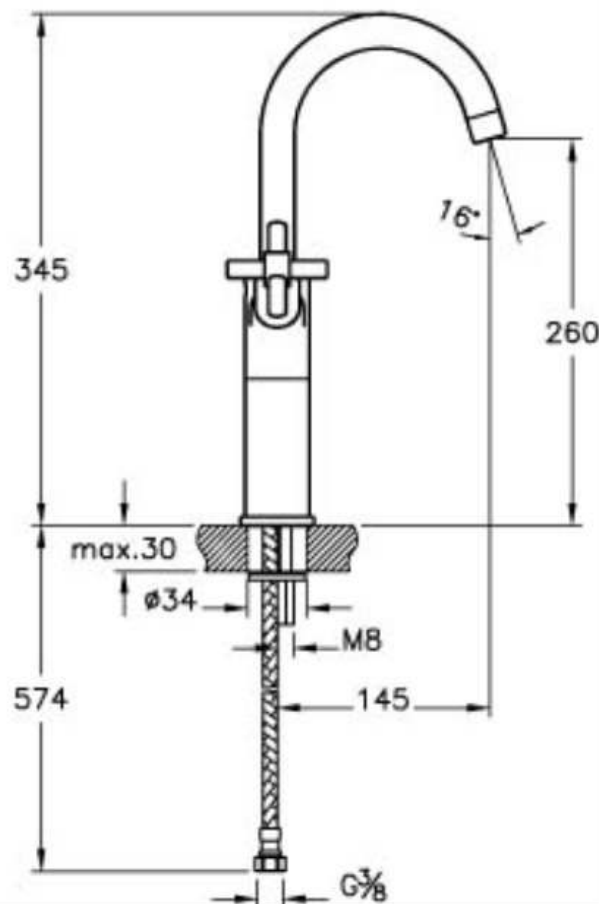

VitrA

Juno

Description Juno Basin Mixer (For Bowls)

Code	A4085123EXP
Faucet Type	High
Installation Type	Standard
Product Properties	Extra Water Saving
Water Label	A
Blue Life	Yes
Breem	7
Working Pressure	0,5-10 Bar (Recommended 3-5 Bar)
DGNB	2
EPD	Yes
Coating	Gold
Cartridge	Headwork R1/2- 90° CW
Leed	9
Aerator	Aerator-Cascade
Water Saving Amount	3
Colour	Gold