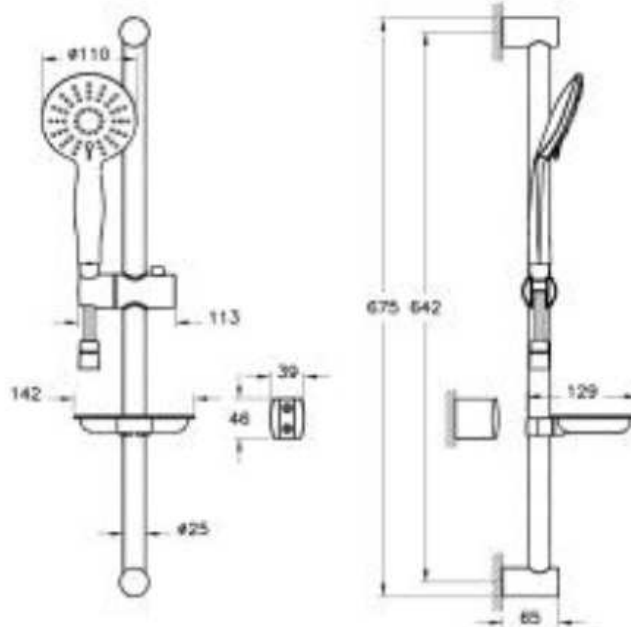

Description Shower Sets Slim 3 F Shower Set

| | |
|---------------------|-----------|
| Code | A45626WSA |
| Installation Type | Standard |
| Flow Type | Aquaspray |
| Bream | 7 |
| DGNB | 2 |
| EPD | Yes |
| Coating | Chrome |
| Lead | 9 |
| Water Saving Amount | 12 |
| Colour | Chrome |