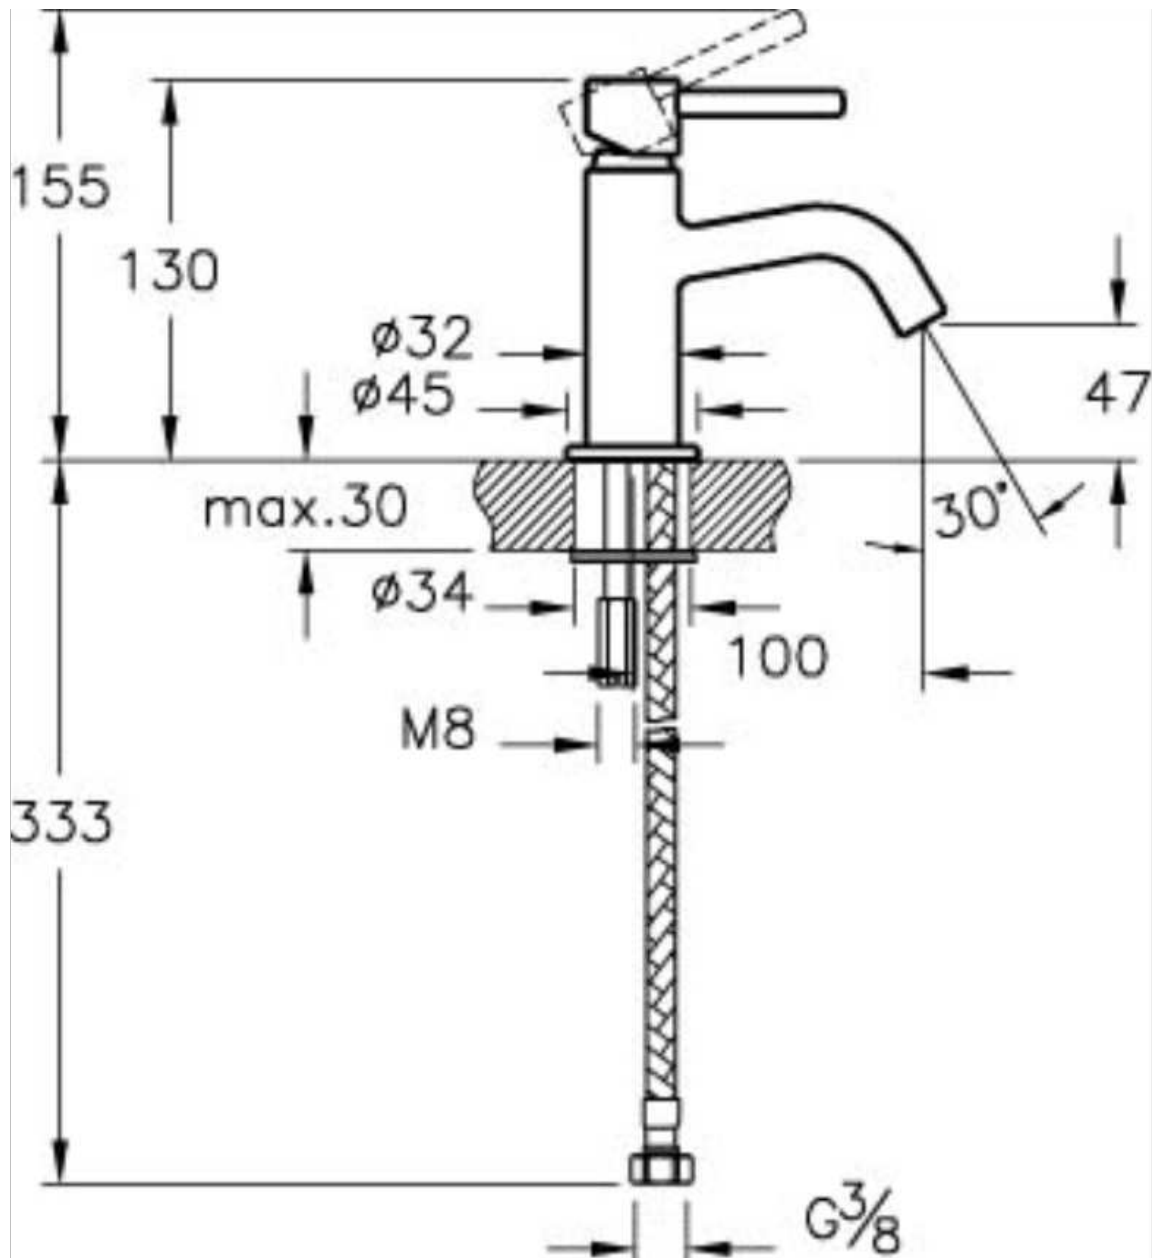

VitrA

Description Minimax S Basin Tap - Single with Pop-Up

Code	A41579EXP
Installation Type	Standard
Working Pressure	0,5-10 Bar (Recommended 3-5 Bar)
EPD	Yes
Coating	Chrome
Cartridge	35 mm Cartridge
Aerator	Aerator-Honeycomb
Water Saving Amount	3
Colour	Chrome