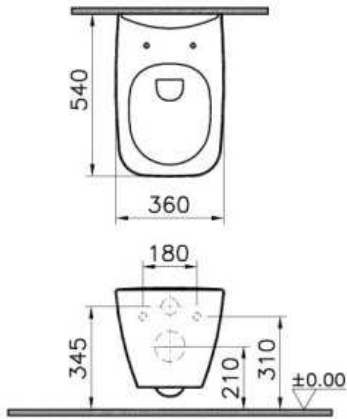

Description Shift Rim-Ex Wall-Hung WC Pan

Code 7742B003-0075
 Product Properties Easy Installation
 Connection Type Wall-Hung
 Bidet Nozzle Inlet Without Nozzle
 Compatible Products 91-003-001
 VitrAclean No
 Colour White

*Duvar kalınlığına göre ilave boru gerekebilir.
 *Additional pipe may be required due to wall thickness
 *Ein zusätzliches Ablaufrohr ist je nach Wandstärke erforderlich