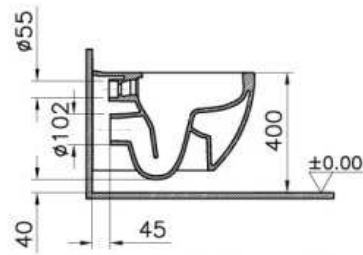

Description Shift Rim-Ex Wall-Hung WC Pan

Code 7742B003-0075
 Product Properties Easy Installation
 Connection Type Wall-Hung
 Bidet Nozzle Inlet Without Nozzle
 Compatible Products 91-003-001
 VitrAclean No
 Colour White

*Duvar kalınlığına göre ilave boru gerekebilir.
 *Additional pipe may be required due to wall thickness
 *Ein zusätzliches Ablaufrohr ist je nach Wandstärke erforderlich