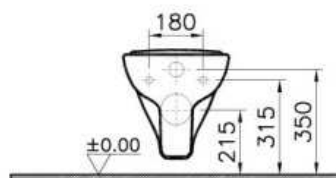

Description S20 Rim-Ex Wall-Hung WC Pan

Code	7741B003-0075
Installation Type	Standard
Product Properties	Rim-ex
Connection Type	Wall-Hung
Bidet Nozzle Inlet	Without Nozzle
Compatible Products	84-003-019
VitrAclean	No
Dimensions	52
Colour	White