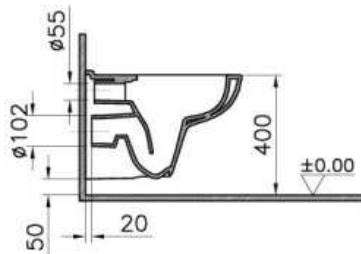

Description S20 Rim-Ex Wall-Hung WC Pan

Code	7741B003-0075
Installation Type	Standard
Product Properties	Rim-ex
Connection Type	Wall-Hung
Bidet Nozzle Inlet	Without Nozzle
Compatible Products	84-003-019
VitrAclean	No
Dimensions	52
Colour	White