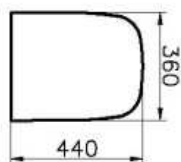

Description WC- Seat, Soft Closing, Quick Release

Code 77-003R009  
Shape Round  
Hinge Option Metal Hinge, Top Fixing  
Soft-Close Available  
Material Duroplast  
Product Properties Soft-Close  
Colour White  
Width 36  
Height 44