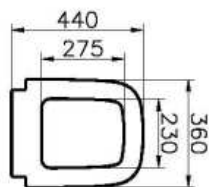

Description WC- Seat, Soft Closing, Quick Release

Code 77-003R009  
Shape Round  
Hinge Option Metal Hinge, Top Fixing  
Soft-Close Available  
Material Duroplast  
Product Properties Soft-Close  
Colour White  
Width 36  
Height 44