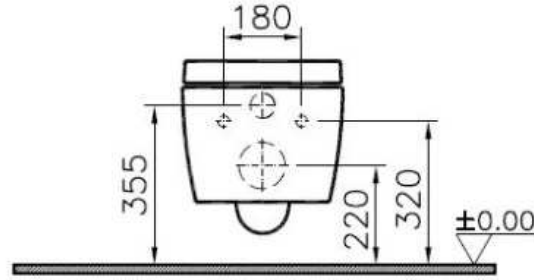

Description Metropole Rim-Ex Wall-Hung WC, 56cm, Vitreous Fresh, without Bidet Pipe

Code 7672B003-1086
 Product Properties Rim-ex
 Connection Type Wall-Hung
 Compatible Products 90-003-001
 VitrAclean No
 Colour White

*Duvar kalınlıgına göre ilave boru gerekebilir.

*Additional pipe may be required due to wall thickness

*Ein zustzliches Ablaufrohr ist je nach Wandstrke erforderlich