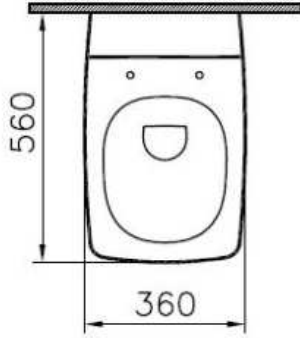

Description Metropole Rim-Ex Wall-Hung WC, 56cm, Vitreous Fresh, without Bidet Pipe

Code 7672B003-1086
 Product Properties Rim-ex
 Connection Type Wall-Hung
 Compatible Products 90-003-001
 VitrAclean No
 Colour White

*Duvar kalınlıgına göre ilave boru gerekebilir.

*Additional pipe may be required due to wall thickness

*Ein zustzliches Ablaufrohr ist je nach Wandstrke erforderlich