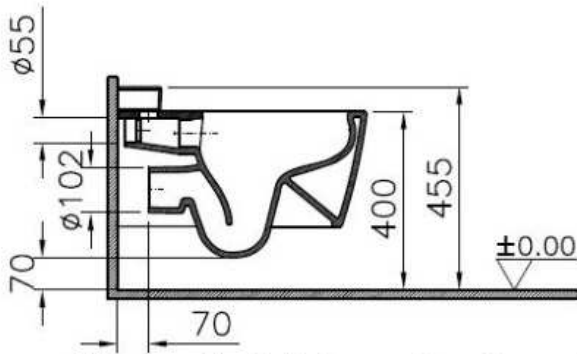

Description Metropole Rim-Ex Wall-Hung WC, 56cm, Vitreous Fresh, without Bidet Pipe

Code 7672B003-1086
 Product Properties Rim-ex
 Connection Type Wall-Hung
 Compatible Products 90-003-001
 VitrAclean No
 Colour White

*Duvar kalınlıgına göre ilave boru gerekebilir.

*Additional pipe may be required due to wall thickness

*Ein zustzliches Ablaufrohr ist je nach Wandstrke erforderlich