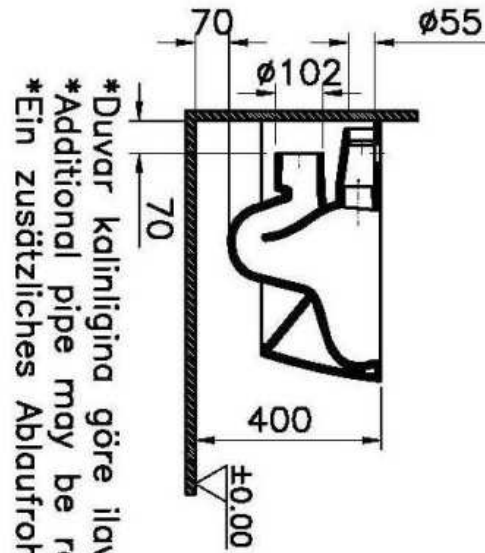

## Description

## Metropole Rim-Ex Wall-Hung WC Pan

Code	7672B003-1085
Built-in Stop Valve	Not available
VitrAfresh	Available
Bidet Nozzle Inlet	Concealed
Breem	7
DGNB	5
EPD	Yes
Leed	9
Material	Ceramic
Water Saving Amount	6
Compatible Products	90 +++++ Toilet Seat
VitrAclean	No
Product Properties	Water Saving
Connection Type	Wall-Hung
Dimensions	56
Colour	White

\*Duvar kalınlığına göre ilave boru gerekebilir.  
 \*Additional pipe may be required due to wall thickness  
 \*Ein zusätzliches Ablaufrohr ist je nach Wandstärke erforderlich

VitrA retains the right to change details about the products and technical specifications without prior notice.