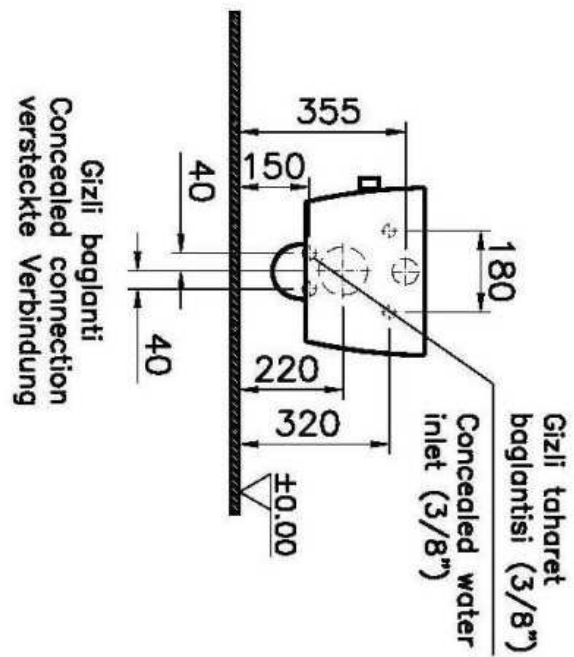

## Description

## Metropole Rim-Ex Wall-Hung WC Pan

Code	7672B003-1085
Built-in Stop Valve	Not available
VitrAfresh	Available
Bidet Nozzle Inlet	Concealed
Breem	7
DGNB	5
EPD	Yes
Leed	9
Material	Ceramic
Water Saving Amount	6
Compatible Products	90 +++++ Toilet Seat
VitrAclean	No
Product Properties	Water Saving
Connection Type	Wall-Hung
Dimensions	56
Colour	White

\*Duvar kalınlığına göre ilave boru gerekebilir.  
 \*Additional pipe may be required due to wall thickness  
 \*Ein zusätzliches Ablaufrohr ist je nach Wandstärke erforderlich

VitrA retains the right to change details about the products and technical specifications without prior notice.