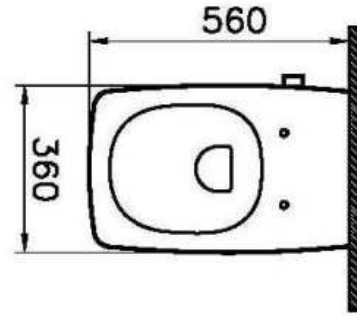

Description

Metropole Rim-Ex Wall-Hung WC Pan

Code	7672B003-1085
Built-in Stop Valve	Not available
VitrAfresh	Available
Bidet Nozzle Inlet	Concealed
Breem	7
DGNB	5
EPD	Yes
Leed	9
Material	Ceramic
Water Saving Amount	6
Compatible Products	90 +++++ Toilet Seat
VitrAclean	No
Product Properties	Water Saving
Connection Type	Wall-Hung
Dimensions	56
Colour	White

*Duvar kalınlığına göre ilave boru gerekebilir.
*Additional pipe may be required due to wall thickness
*Ein zusätzliches Ablaufrohr ist je nach Wandstärke erforderlich