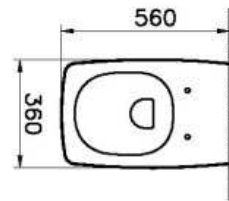

VitrA

Metropole

Description

Metropole Rim-Ex Wall-Hung WC Pan, 56cm

Code	7672B003-0075
Washing Option	3/6 L
Built-In Stop Valve	Not available
VitrAfresh	Available
Bidet Nozzle Inlet	Without Nozzle
CE	Yes
WC Type	Wall Hung WC Pans
Material	Vitreous China
Compatible Products	90 + + + + Toilet Seat
VitrAclean	No
Product Properties	Easy Installation
Connection Type	Wall-Hung
Compatible VitrA Technologies	VitrAfresh
Colour	White
Width	36
Depth	56
Height	40

*Duvor kalnīgina gōre ilave boru gerekebiļr.
 *Additional pipe may be required due to wall thickness
 *Ein zuzūtzliches Abaufrohr ist je nach Wandstōrke erforderlich

VitrA retains the right to change details about the products and technical specifications without prior notice.