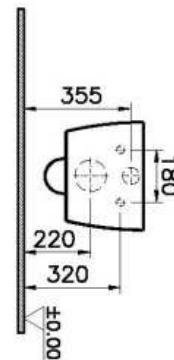

VitrA

Metropole

Description

Metropole Rim-Ex Wall-Hung WC Pan, 56cm

Code	7672B003-0075
Washing Option	3/6 L
Built-In Stop Valve	Not available
VitrAfresh	Available
Bidet Nozzle Inlet	Without Nozzle
CE	Yes
WC Type	Wall Hung WC Pans
Material	Vitreous China
Compatible Products	90 + + + + Toilet Seat
VitrAclean	No
Product Properties	Easy Installation
Connection Type	Wall-Hung
Compatible VitrA Technologies	VitrAfresh
Colour	White
Width	36
Depth	56
Height	40

*Duvor kalnīgina gōre ilave boru gerekebiļr.
 *Additional pipe may be required due to wall thickness
 *Ein zuzūtzliches Abaufrohr ist je nach Wandstōrke erforderlich

VitrA retains the right to change details about the products and technical specifications without prior notice.