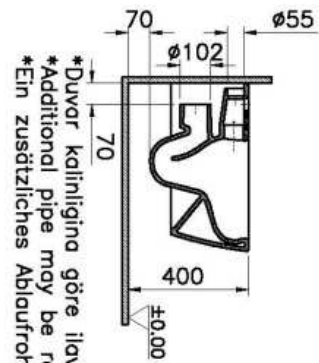

VitrA

Metropole

Description

Metropole Rim-Ex Wall-Hung WC Pan, 56cm

Code	7672B003-0075
Washing Option	3/6 L
Built-In Stop Valve	Not available
VitrAfresh	Available
Bidet Nozzle Inlet	Without Nozzle
CE	Yes
WC Type	Wall Hung WC Pans
Material	Vitreous China
Compatible Products	90 + + + + Toilet Seat
VitrAclean	No
Product Properties	Easy Installation
Connection Type	Wall-Hung
Compatible VitrA Technologies	VitrAfresh
Colour	White
Width	36
Depth	56
Height	40

*Duvor kalnīgina gōre ilave boru gerekebiļr.
 *Additional pipe may be required due to wall thickness
 *Ein zuzūtzliches Abaufrohr ist je nach Wandstōrke erforderlich

VitrA retains the right to change details about the products and technical specifications without prior notice.