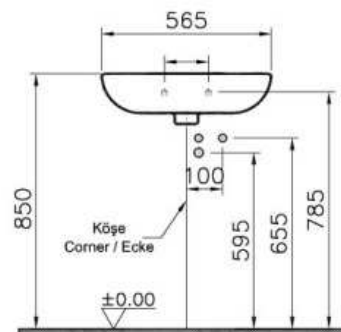

Description Arkitekt Vanity Basin, 40cm

Code 6093L003-0001  
 Tap Hole Option Middle Tap Hole  
 Overflow Hole With Hole  
 CE Yes  
 Material Ceramic  
 NF Yes  
 VitrAclean No  
 Dimensions 40  
 Colour White