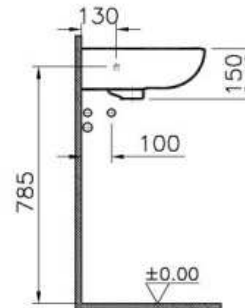

Description Arkitekt Vanity Basin, 40cm

Code 6093L003-0001  
 Tap Hole Option Middle Tap Hole  
 Overflow Hole With Hole  
 CE Yes  
 Material Ceramic  
 NF Yes  
 VitrAclean No  
 Dimensions 40  
 Colour White