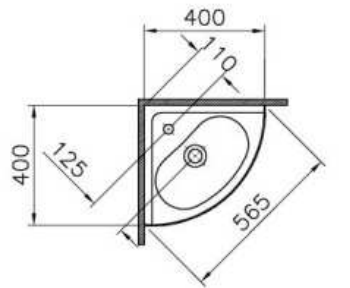

Description Arkitekt Vanity Basin, 40cm

Code 6093L003-0001  
 Tap Hole Option Middle Tap Hole  
 Overflow Hole With Hole  
 CE Yes  
 Material Ceramic  
 NF Yes  
 VitrAclean No  
 Dimensions 40  
 Colour White