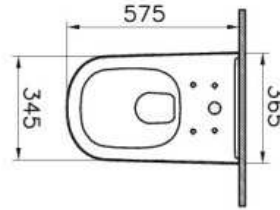

Description D-Light Rim-Ex Wall-Hung WC Pan Lid (without Bidet Pipe)

Code	5911B003-0075
Product Properties	Rim-ex
Connection Type	Wall-Hung
VitrAfresh	Not available
Bidet Nozzle Inlet	Without Nozzle
CE	Yes
Material	Ceramic
VitrAclean	No
Colour	White