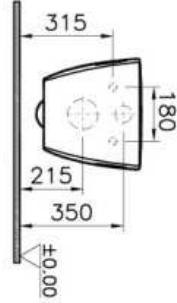

Description D-Light Rim-Ex Wall-Hung WC Pan Lid (without Bidet Pipe)

Code	5911B003-0075
Product Properties	Rim-ex
Connection Type	Wall-Hung
VitrAfresh	Not available
Bidet Nozzle Inlet	Without Nozzle
CE	Yes
Material	Ceramic
VitrAclean	No
Colour	White