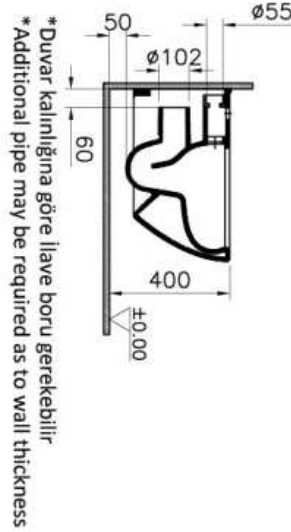

Description D-Light Rim-Ex Wall-Hung WC Pan Lid (without Bidet Pipe)

Code	5911B003-0075
Product Properties	Rim-ex
Connection Type	Wall-Hung
VitrAfresh	Not available
Bidet Nozzle Inlet	Without Nozzle
CE	Yes
Material	Ceramic
VitrAclean	No
Colour	White