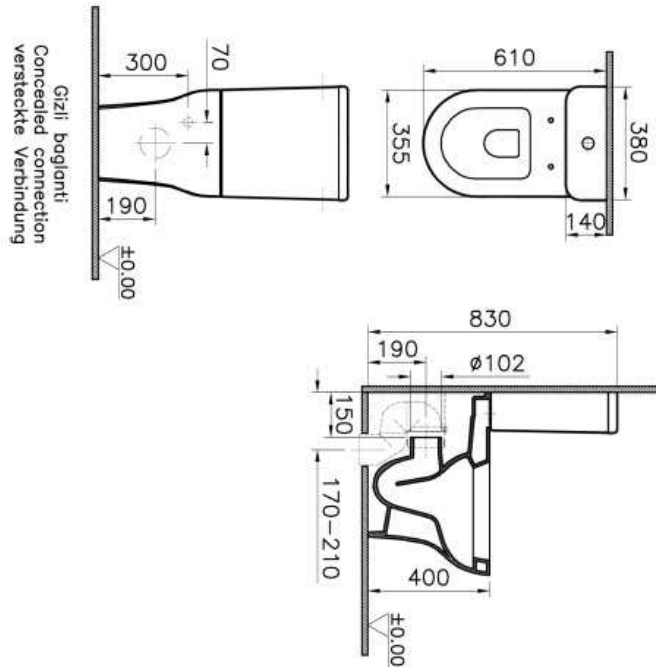

Description Zentrum Back-To-Wall WC Pan, 60cm

Code	5780L003-0096
Product Properties	Water Saving
Connection Type	Universal Outlet
Bidet Nozzle Inlet	Without Nozzle
CE	Yes
Material	Ceramic
VitrAclean	No
Dimensions	60
Colour	White