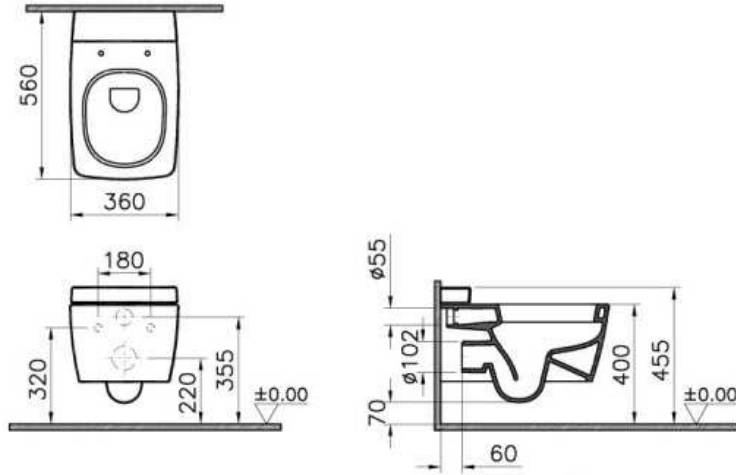

Description Metropole Wall-Hung WC Pan, 56cm, Vitrafresh, without Bidet Pipe

Code 5676B003-1086  
Product Properties Green Building Certification  
Connection Type Wall-Hung  
Compatible VitrA Technologies Vitrafresh  
CE Yes  
Compatible Products 90 +++++ Toilet Seat  
VitrAclean No  
Colour White

\*Duvar kalınlığına göre ilave boru gerekebilir  
\*Additional pipe may be required as to wall thickness