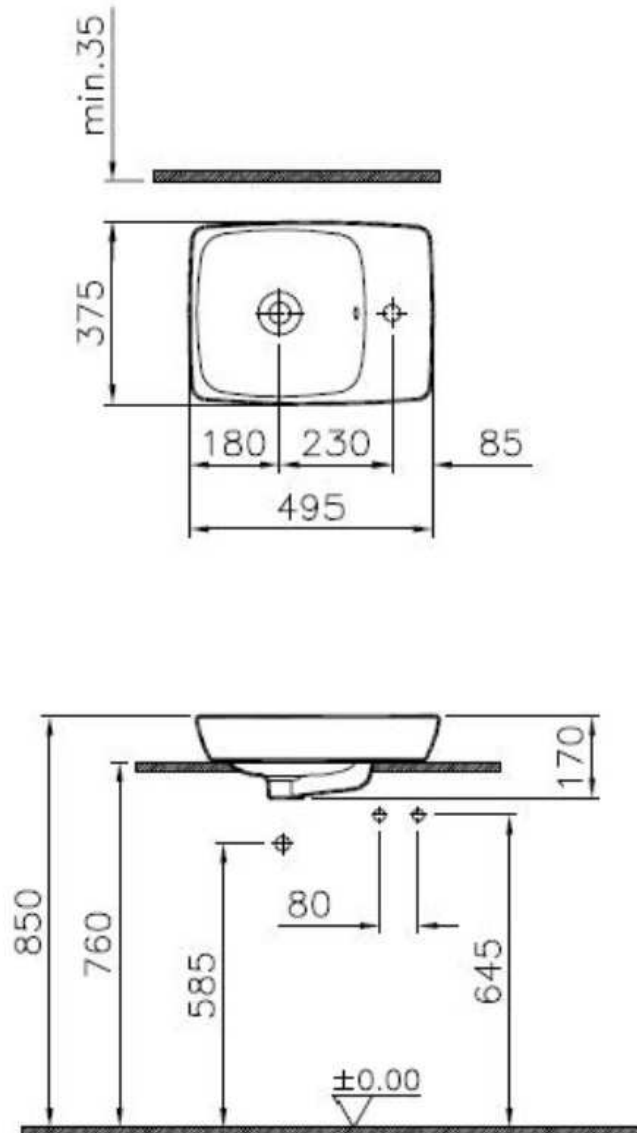

Description Metropole Compact Basin, 50x38 cm

Code 5665B003-0029
 Tap Hole Option Right One Tap Hole
 Overflow Hole With Hole
 CE Yes
 Material Ceramic
 Compatible Products 6397L003-0159
 VitrAclean No
 Dimensions 50
 Colour White