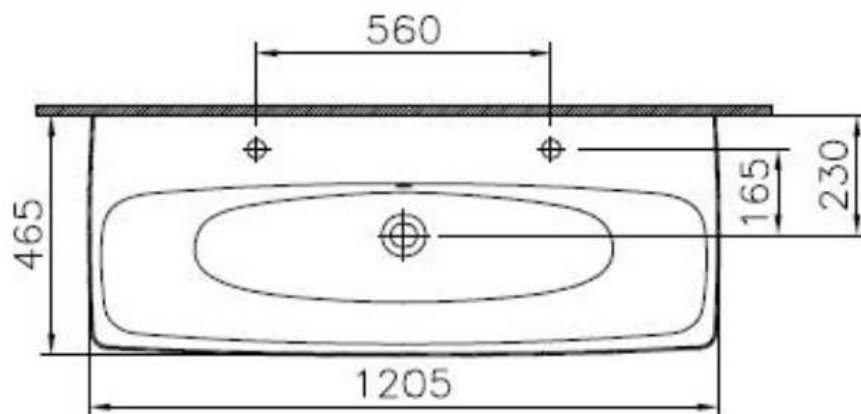

Description Washbasin, 120 cm, Two Tap Hole, With Overflow Hole

Code 5658B003-1474
 Tap Hole Option 2 Tap Holes
 Countertop Usage Not Suitable
 Overflow Hole With Hole
 Dimensions 120
 Colour White
 Width 120,5
 Depth 46,5
 Height 16,5