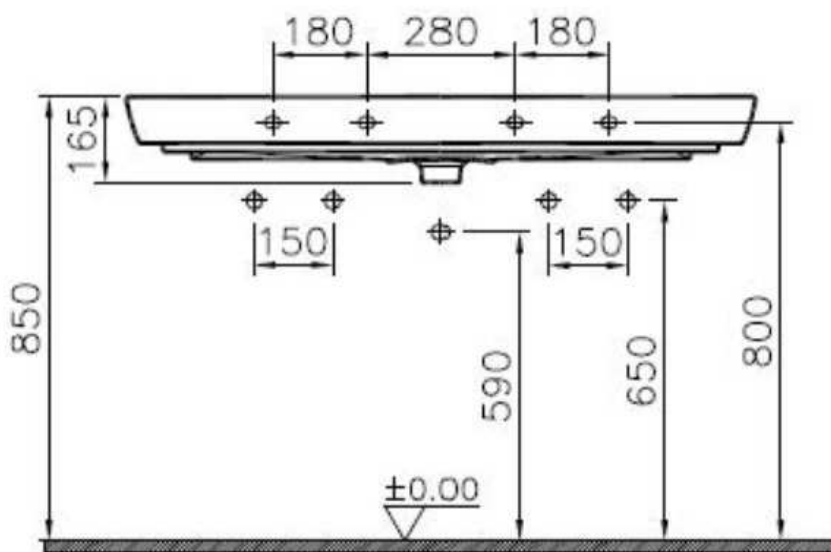

Description Washbasin, 120 cm, Two Tap Hole, With Overflow Hole

Code 5658B003-1474
 Tap Hole Option 2 Tap Holes
 Countertop Usage Not Suitable
 Overflow Hole With Hole
 Dimensions 120
 Colour White
 Width 120,5
 Depth 46,5
 Height 16,5