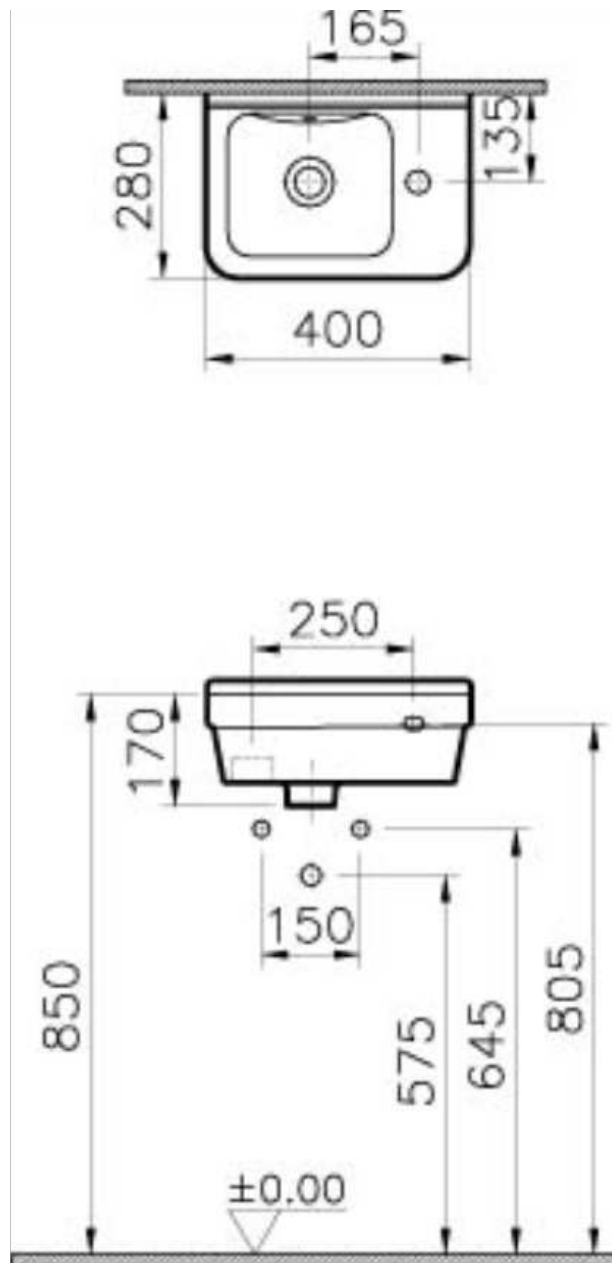

VitrA

Description S50 Compact Basin, 40cm, Compact

Code 5343L003-0012
Tap Hole Option Without Tap Hole
Overflow Hole With Hole
Material Ceramic
VitrAclean No
Dimensions 40
Colour White

VitrA retains the right to change details about the products and technical specifications without prior notice.