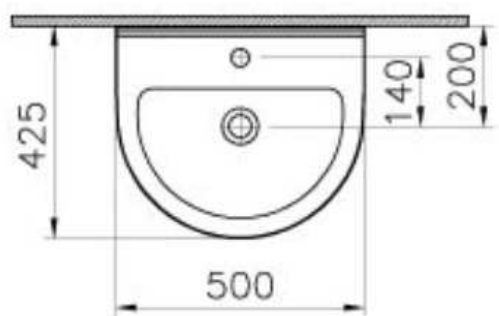

Description S50 WashBasin, 50cm with Middle Tap Hole, with Side Holes

Code 5313L003-0001  
 Tap Hole Option Middle Tap Hole  
 Overflow Hole With Hole  
 CE Yes  
 Material Ceramic  
 Compatible Products 5315 ++++ Trap Cover  
 VitrAclean No  
 Dimensions 50  
 Colour White