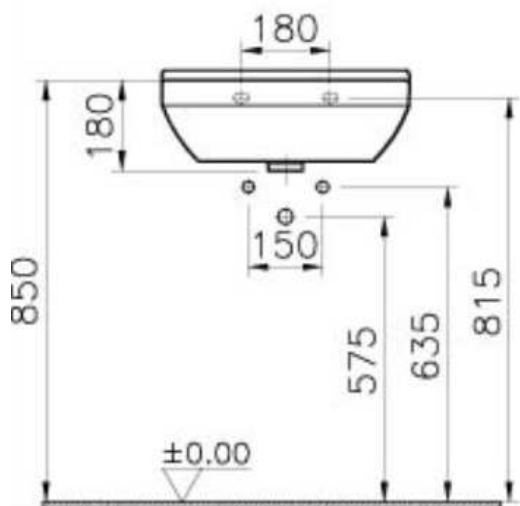

Description S50 WashBasin, 50cm with Middle Tap Hole, with Side Holes

Code 5313L003-0001  
 Tap Hole Option Middle Tap Hole  
 Overflow Hole With Hole  
 CE Yes  
 Material Ceramic  
 Compatible Products 5315 ++++ Trap Cover  
 VitrAclean No  
 Dimensions 50  
 Colour White