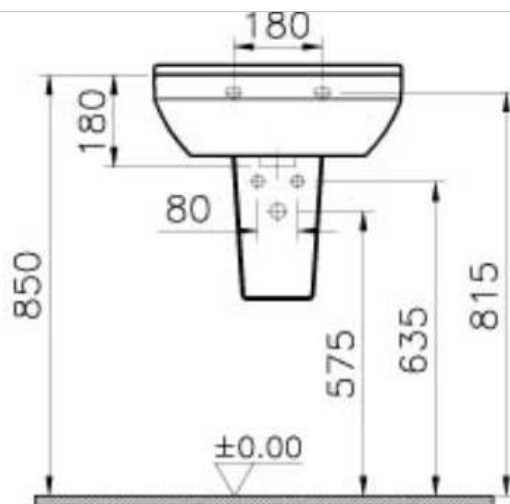

Description S50 WashBasin, 50cm with Middle Tap Hole, with Side Holes

Code 5313L003-0001  
 Tap Hole Option Middle Tap Hole  
 Overflow Hole With Hole  
 CE Yes  
 Material Ceramic  
 Compatible Products 5315 ++++ Trap Cover  
 VitrAclean No  
 Dimensions 50  
 Colour White