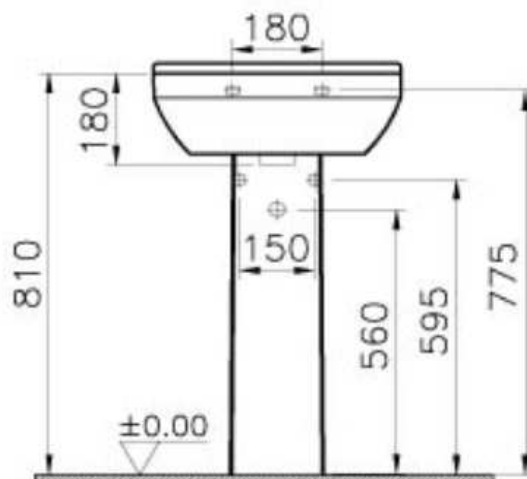

Description S50 WashBasin, 50cm with Middle Tap Hole, with Side Holes

Code 5313L003-0001  
 Tap Hole Option Middle Tap Hole  
 Overflow Hole With Hole  
 CE Yes  
 Material Ceramic  
 Compatible Products 5315 ++++ Trap Cover  
 VitrAclean No  
 Dimensions 50  
 Colour White