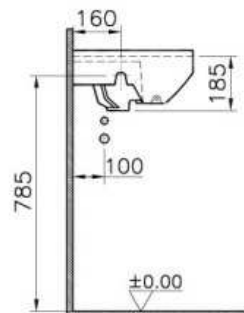

Description S50 Compact Corner Basin, 40cm with Middle Tap Hole, with Side Holes

Code 5306L003-0999
 Tap Hole Option Middle Tap Hole
 Overflow Hole With Hole
 CE Yes
 Material Ceramic
 Compatible Products 6936 ++++ Pedestal
 VitrAclean No
 Dimensions 40
 Colour White