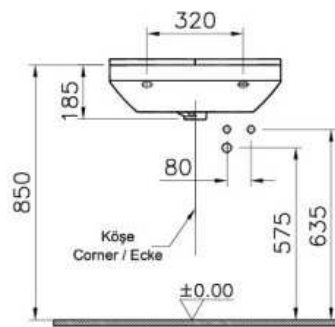

Description S50 Compact Corner Basin, 40cm with Middle Tap Hole, with Side Holes

Code 5306L003-0999
 Tap Hole Option Middle Tap Hole
 Overflow Hole With Hole
 CE Yes
 Material Ceramic
 Compatible Products 6936 ++++ Pedestal
 VitrAclean No
 Dimensions 40
 Colour White