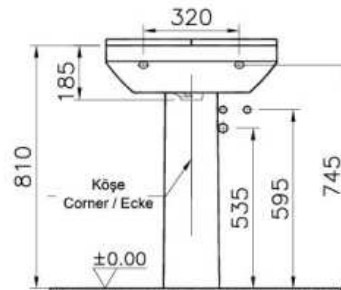

Description S50 Compact Corner Basin, 40cm with Middle Tap Hole, with Side Holes

Code 5306L003-0999
 Tap Hole Option Middle Tap Hole
 Overflow Hole With Hole
 CE Yes
 Material Ceramic
 Compatible Products 6936 ++++ Pedestal
 VitrAclean No
 Dimensions 40
 Colour White