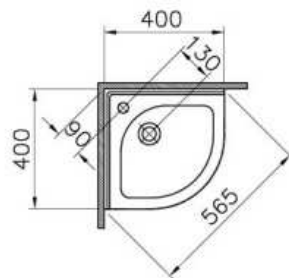

Description S50 Compact Corner Basin, 40cm with Middle Tap Hole, with Side Holes

Code 5306L003-0999
 Tap Hole Option Middle Tap Hole
 Overflow Hole With Hole
 CE Yes
 Material Ceramic
 Compatible Products 6936 ++++ Pedestal
 VitrAclean No
 Dimensions 40
 Colour White